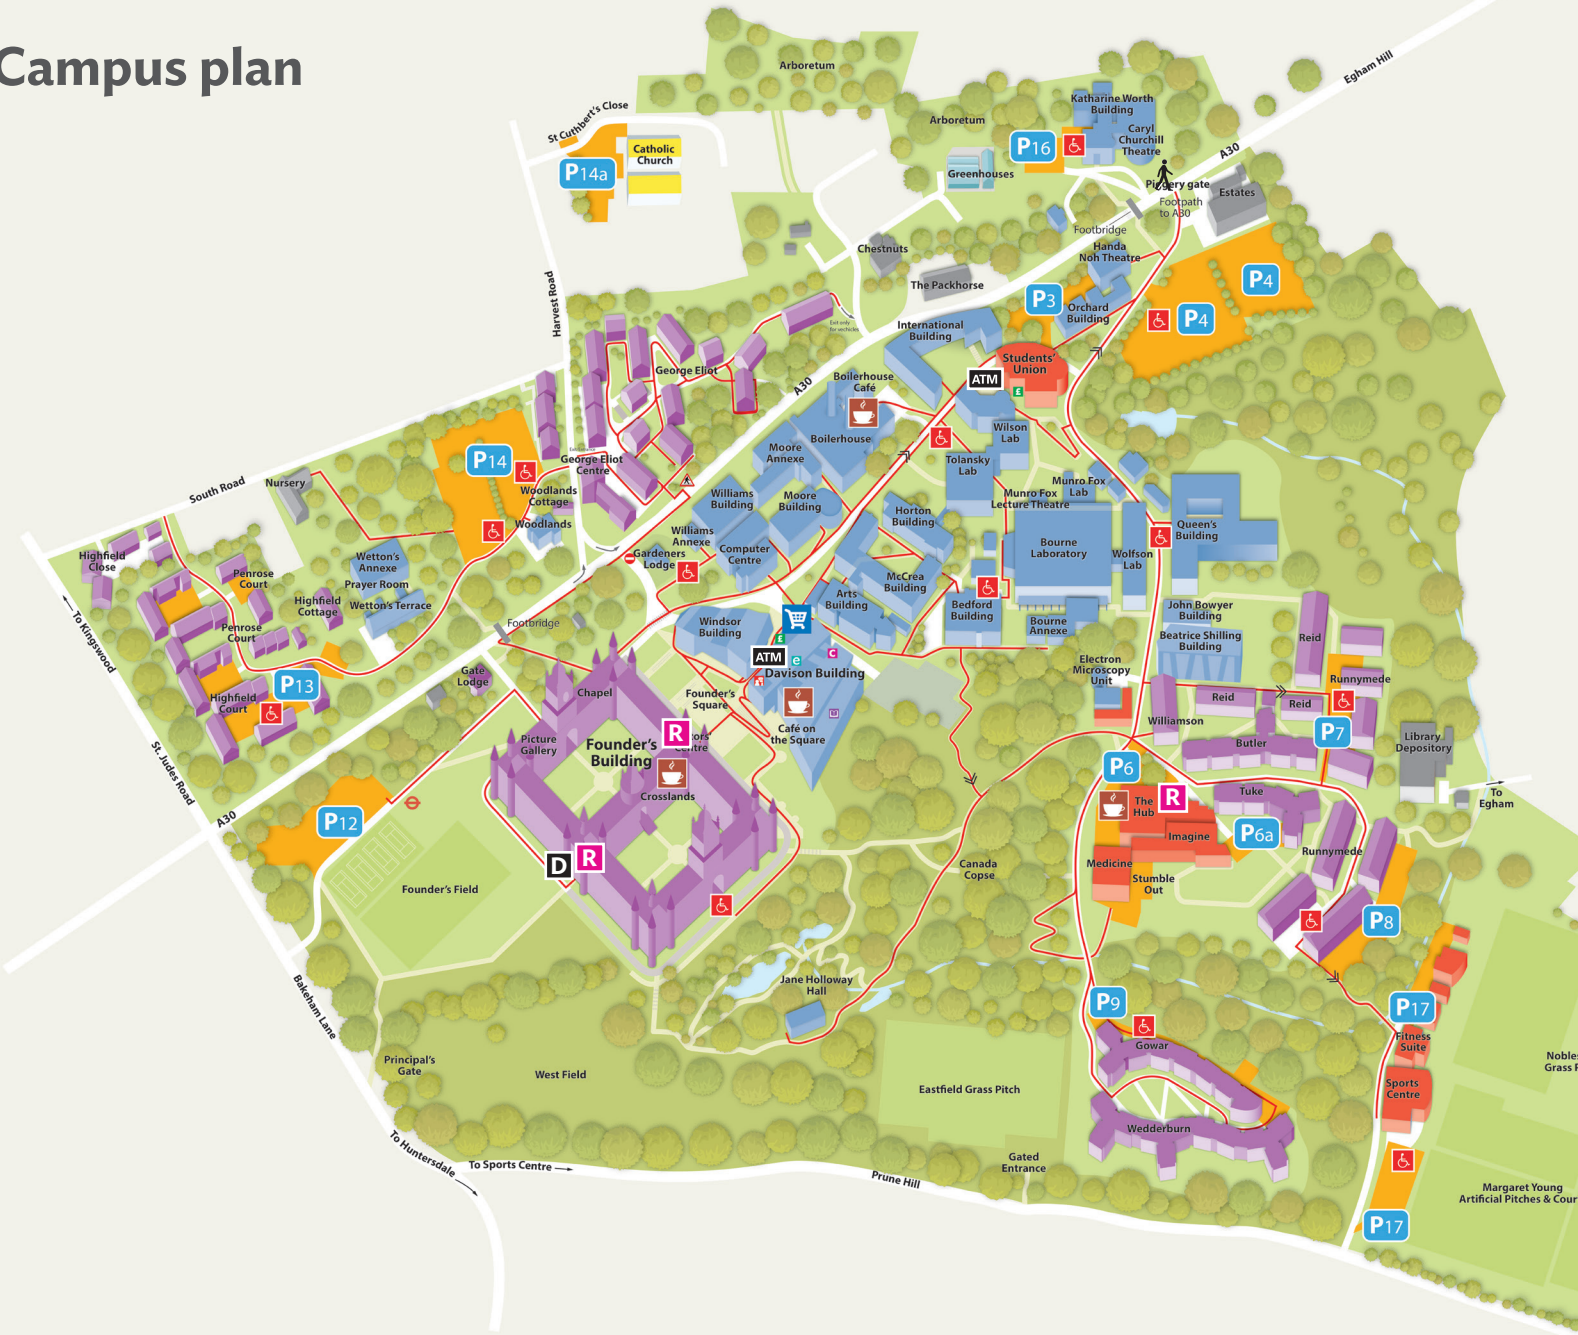

Campus plan

Campus car parks

- P4** Piggery Gate
- P5** John Bowyer Building
- P6** and **P6a** -The Hub
- P7** Runnymede 1 & 2
- P8** Runnymede
- P9** Gowar & Wedderburn
- P12** Tennis Courts
- P13** Penrose & Highfield
- P14** Woodlands
- P14a** Catholic Church (temporary car park)
- P17** Sports Centre

Key

- Conference and banqueting areas
- Accommodation
- Other
- D** Deliveries
- Pedestrian access only
- P** Car parks
- Step free route
- Gradient
- Accessible car parks
- R** Reception
- Catering
- ATM** Cash machine
- Shop